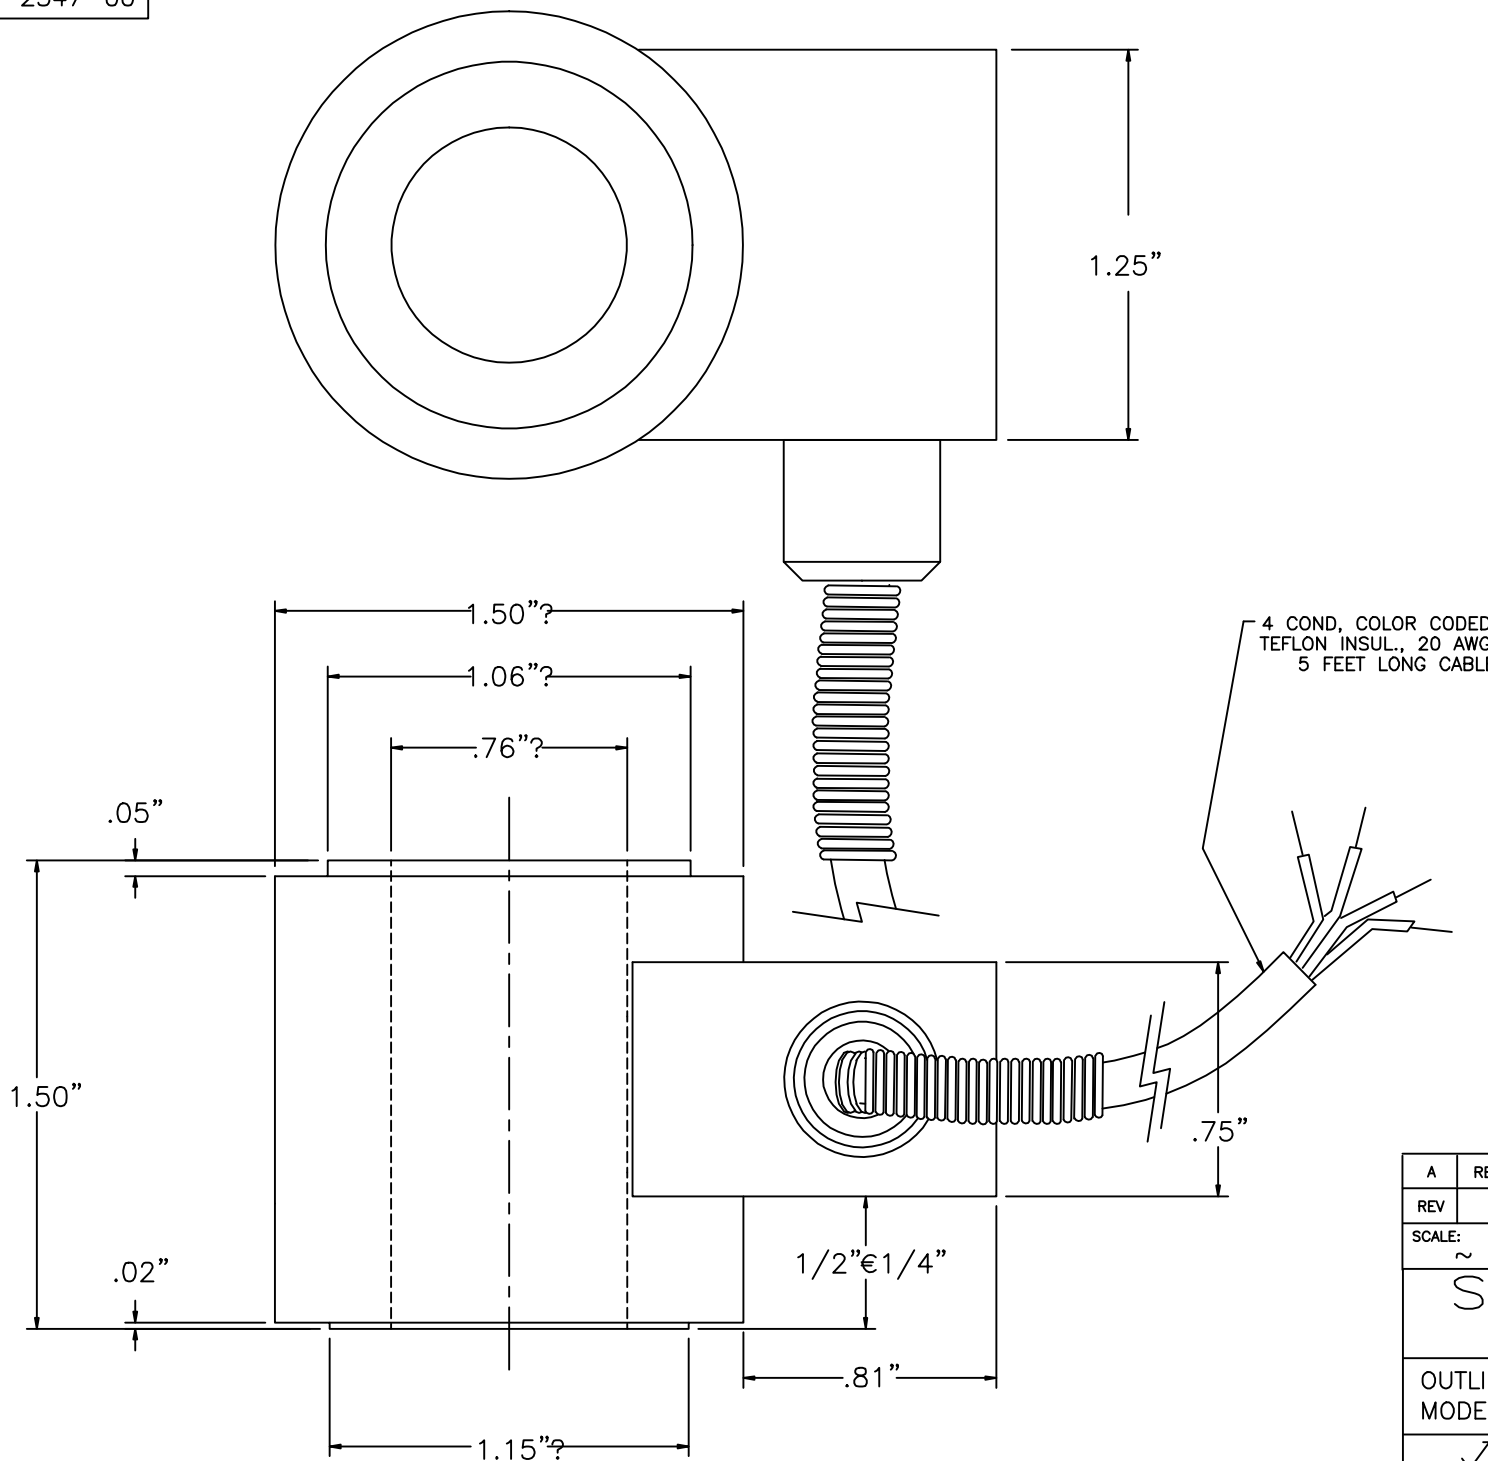

WIRING CODE
 4 cond. cable, no amp
 RED +EXCITATION
 BLACK -EXCITATION
 GREEN -OUTPUT
 WHITE +OUTPUT

4 COND, COLOR CODED,
 TEFLON INSUL., 20 AWG,
 5 FEET LONG CABLE

SENSOTEC
 P/N 060-1587-00
 AVAILABLE RANGE:
 15 - 25 K LB

A	REVISED PER ECN # 2347	ADDED VIEW LOCATE BOX	9APR91 JJB	
REV	DESCRIPTION		REVISED BY	APPROV. RELEASE
SCALE: ~	DRAWN 8APR91 JJB	CHECKED:	APPROVED:	
SENSOTEC INC. 1200 CHESAPEAKE AVE. COLUMBUS, OHIO 43212				
OUTLINE DRAWING for MODEL TH LOAD CELL				
<input checked="" type="checkbox"/>			DOCUMENT NUMBER	
SHEET 1 OF 1			000-2347-00	