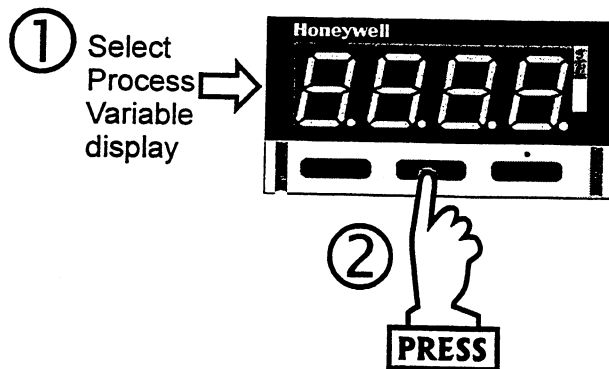

NOTE: Pre-Tune is a single-shot operation and, therefore, when it is completed, Pre-Tune will dis-engage itself automatically.