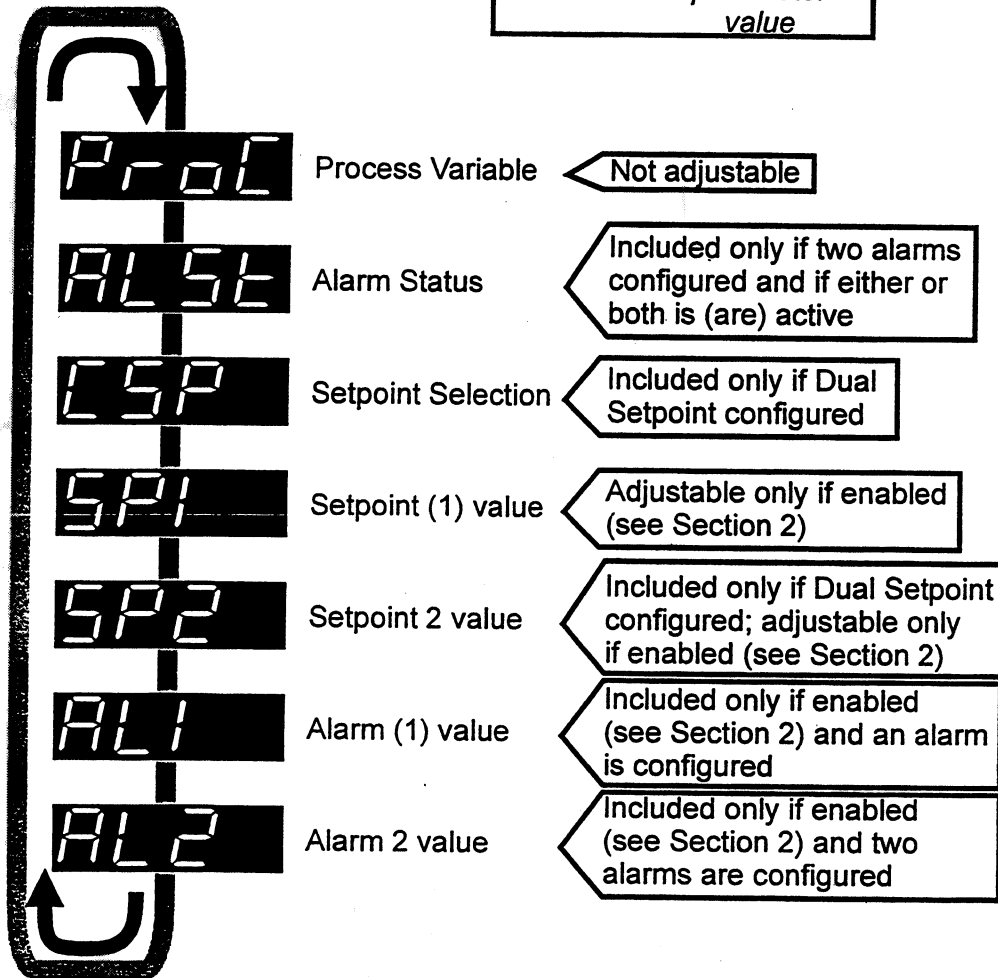

Honeywell

**UDC 700 Micro-Pro
Universal Digital Controller**

Operator's Manual

EN11-6227

1 NORMAL OPERATION (Yellow LED OFF)

In this mode, the display normally shows the process variable value. Use the Scroll key to step through a sequence of parameters as follows:

The following parameters are available in Normal Operation:

1.1. EASY TUNE

If the Controller has been configured for Easy Tune operation, all tuning is executed automatically; no operator action is required.