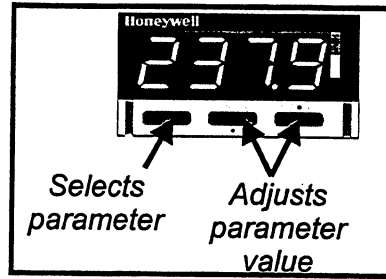

Honeywell

**UDC 700 Micro-Pro
Universal Digital Controller**

Operator's Manual

EN11-6227

1 NORMAL OPERATION (Yellow LED OFF)

In this mode, the display normally shows the process variable value. Use the Scroll key to step through a sequence of parameters as follows:

The following parameters are available in Normal Operation:

1.1. EASY TUNE

If the Controller has been configured for Easy Tune operation, all tuning is executed automatically; no operator action is required.

Parameter	Adjustment Range
Setpoint(s)	Input Range Min. To Input Range Max. NOTE: Negative values limited by display to -1999
Proportional Band	0.5% to 999.9% (0.1% increments)
Reset	1sec to 99min 59 sec and OFF (>99min 59sec)
Rate	0 (OFF) to 99min 59sec
Bias (Manual Reset)	0% to 100%
ON/OFF Hysteresis	0.1% to 10.0% of input span.
Alarm (1 & 2) Level	Process High: Input Range Min. To Input Range Max. Process Low: Input Range Min. To Input Range Max. Deviation (High or Low): -(input span) to +(input span) Band: 1 LSD to input span NOTE: Negative values limited by display to -1999
Input Filter Time Const.	0sec to 100sec
Input Offset	±(input span) NOTE: Negative values limited by display to -1999
Output Cycle Time	0.5 (SSR only), 1, 2, 4, 8, 16, 32, 64, 128, 256 & 512sec
Setpoint Lock	OFF display/adjustment enabled in Normal Operation On display/adjustment disabled in Normal Operation
Alarm Value Display Enable/Disable	EnAb display/adjustment enabled in Normal Operation Di SA display/adjustment disabled in Normal Operation