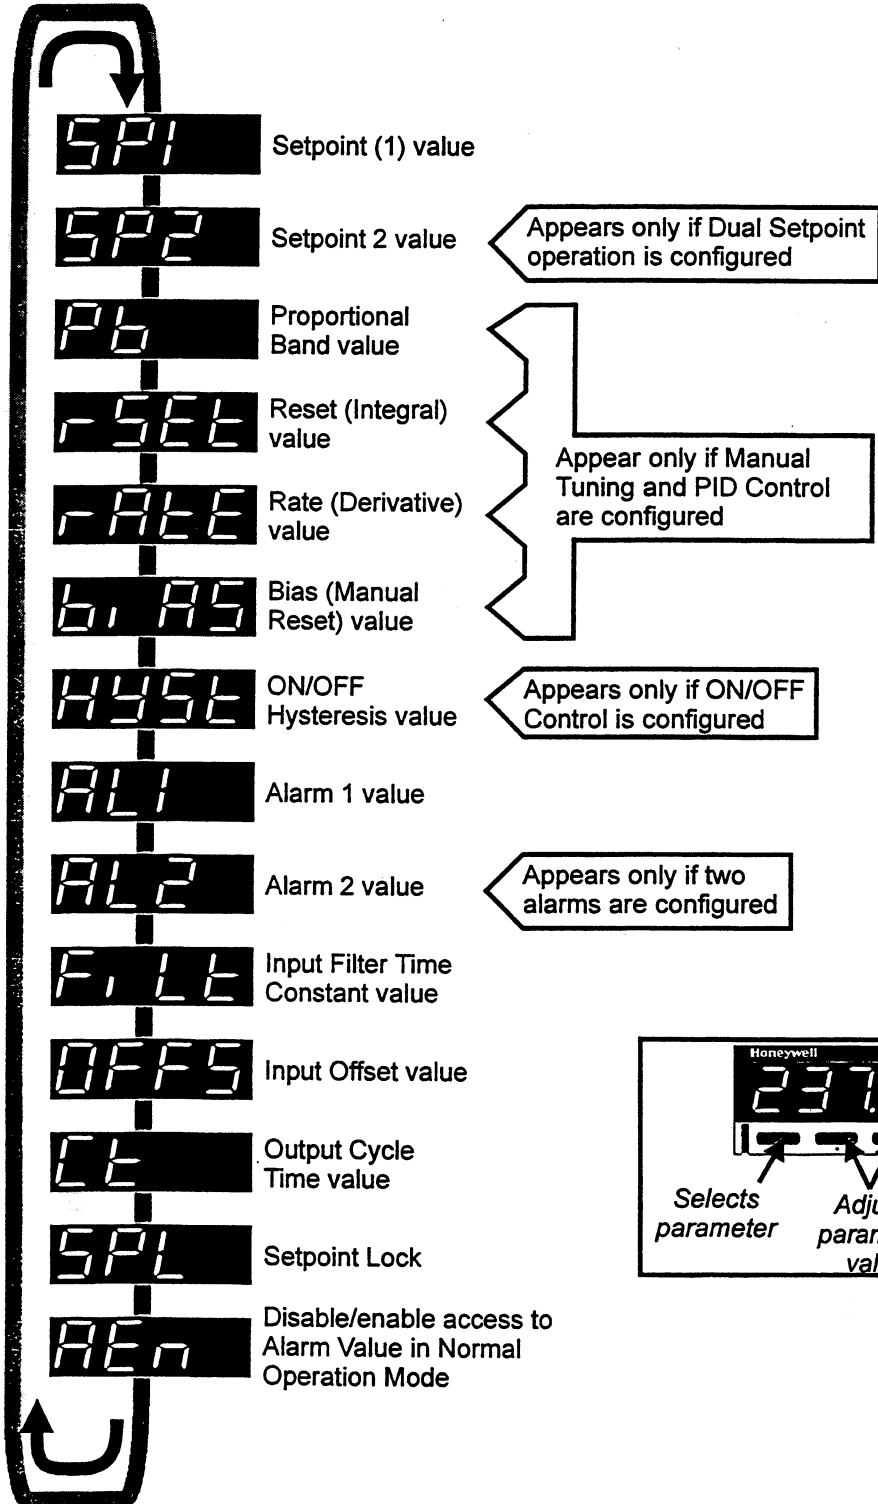

2 CONTROL SETUP (Yellow LED ON)

To enter Control Setup mode, press the Up and Down keys simultaneously for more than three seconds. The same key action exits this mode. The parameters are:

2.1. ADJUSTMENT RANGES

Parameter	Adjustment Range
Setpoint(s)	Input Range Min. To Input Range Max. NOTE: Negative values limited by display to -1999
Proportional Band	0.5% to 999.9% (0.1% increments)
Reset	1sec to 99min 59 sec and OFF (>99min 59sec)
Rate	0 (OFF) to 99min 59sec
Bias (Manual Reset)	0% to 100%
ON/OFF Hysteresis	0.1% to 10.0% of input span.
Alarm (1 & 2) Level	Process High: Input Range Min. To Input Range Max. Process Low: Input Range Min. To Input Range Max. Deviation (High or Low): -(input span) to +(input span) Band: 1 LSD to input span NOTE: Negative values limited by display to -1999
Input Filter Time Const.	0sec to 100sec
Input Offset	±(input span) NOTE: Negative values limited by display to -1999
Output Cycle Time	0.5 (SSR only), 1, 2, 4, 8, 16, 32, 64, 128, 256 & 512sec
Setpoint Lock	OFF display/adjustment enabled in Normal Operation On display/adjustment disabled in Normal Operation
Alarm Value Display Enable/Disable	EnAb display/adjustment enabled in Normal Operation Di SA display/adjustment disabled in Normal Operation

2.2. DEFAULT VALUES/SETTINGS

Parameter	Default Value/Setting
Setpoint(s)	Input Range Min.
Proportional Band	10.0%
Reset	5 minutes
Rate	1 minute 15 seconds
Bias (Manual Reset)	25%
ON/OFF Hysteresis	0.5% of input span
Alarm (1 & 2) Level	Alarm 1: Process High, Input Range Max. Alarm 2: Process Low, Input Range Min.
Input Filter Time Const.	2 seconds
Input Offset	0
Output Cycle Time	16 seconds
Setpoint Lock	OFF (adjustment enabled)
Alarm Value Display Enable/Disable	EnAb (enabled)