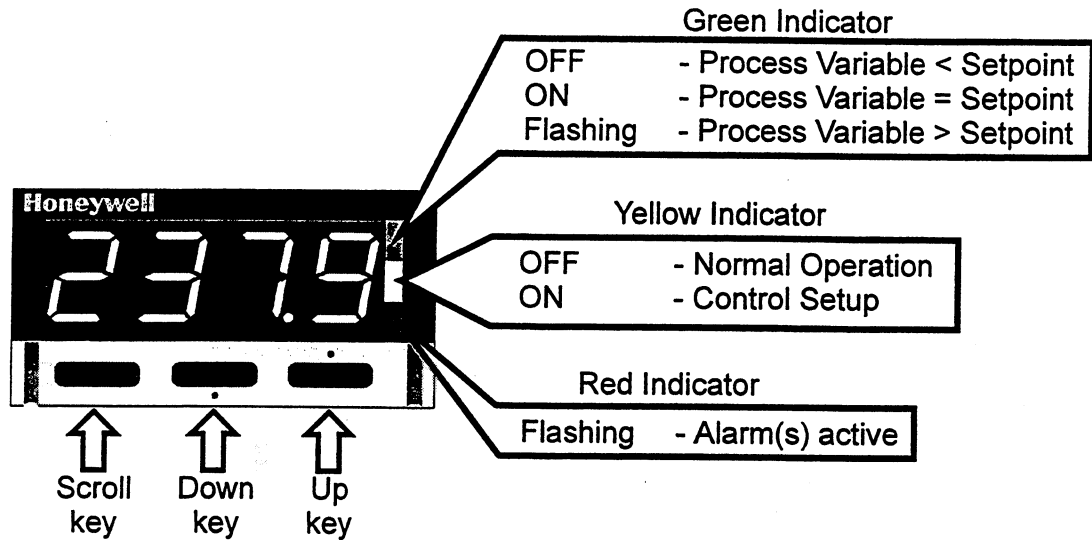

Honeywell

**UDC 700 Micro-Pro
Universal Digital Controller**

Operator's Manual

EN11-6227

1 NORMAL OPERATION (Yellow LED OFF)

In this mode, the display normally shows the process variable value. Use the Scroll key to step through a sequence of parameters as follows:

The following parameters are available in Normal Operation:

1.1. EASY TUNE

If the Controller has been configured for Easy Tune operation, all tuning is executed automatically; no operator action is required.

Parameter	Adjustment Range
Setpoint(s)	Input Range Min. To Input Range Max. NOTE: Negative values limited by display to -1999
Proportional Band	0.5% to 999.9% (0.1% increments)
Reset	1sec to 99min 59 sec and OFF (>99min 59sec)
Rate	0 (OFF) to 99min 59sec
Bias (Manual Reset)	0% to 100%
ON/OFF Hysteresis	0.1% to 10.0% of input span.
Alarm (1 & 2) Level	Process High: Input Range Min. To Input Range Max. Process Low: Input Range Min. To Input Range Max. Deviation (High or Low): -(input span) to +(input span) Band: 1 LSD to input span NOTE: Negative values limited by display to -1999
Input Filter Time Const.	0sec to 100sec
Input Offset	±(input span) NOTE: Negative values limited by display to -1999
Output Cycle Time	0.5 (SSR only), 1, 2, 4, 8, 16, 32, 64, 128, 256 & 512sec
Setpoint Lock	OFF display/adjustment enabled in Normal Operation On display/adjustment disabled in Normal Operation
Alarm Value Display Enable/Disable	EnAb display/adjustment enabled in Normal Operation Di SA display/adjustment disabled in Normal Operation