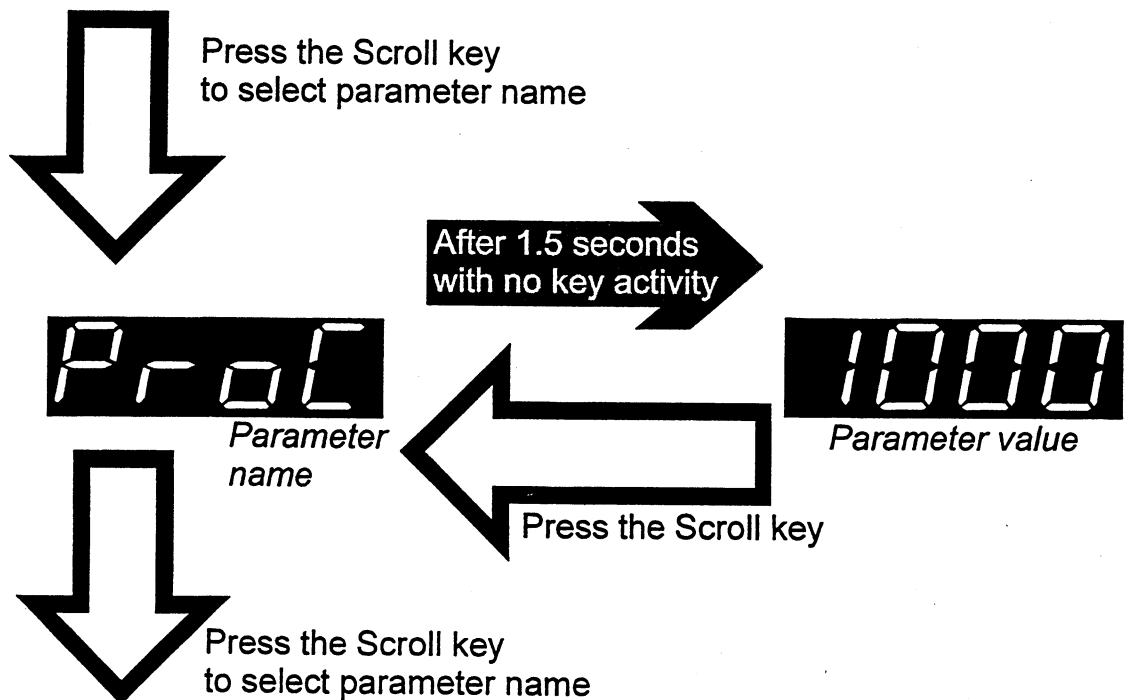

Honeywell

**UDC 700 Micro-Pro
Universal Digital Controller**

Operator's Manual

EN11-6227

1 NORMAL OPERATION (Yellow LED OFF)

In this mode, the display normally shows the process variable value. Use the Scroll key to step through a sequence of parameters as follows:

The following parameters are available in Normal Operation:

1.1. EASY TUNE

If the Controller has been configured for Easy Tune operation, all tuning is executed automatically; no operator action is required.